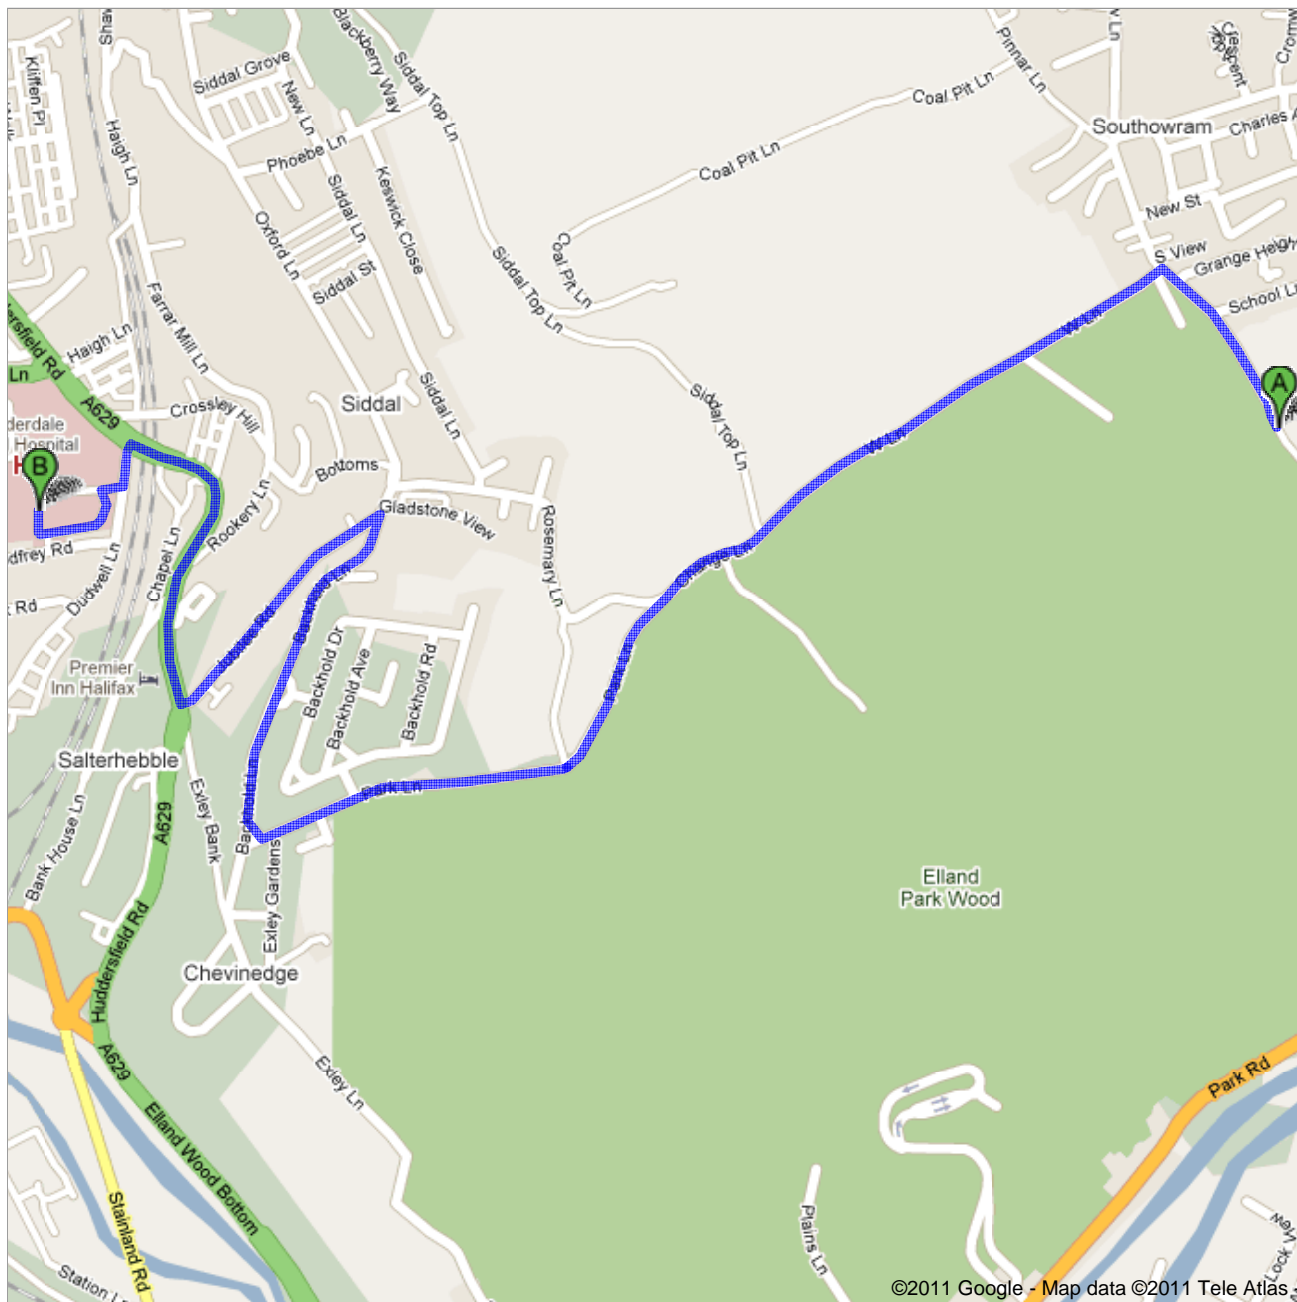

Directions to Unknown road
2.4 mi – about 8 mins

**Southowram Cricket Club**

Ashday La, Halifax HX3 9TR - 01422 322 569

	1. Head northwest on Binns Top Ln toward Ashday Ln	go 138 ft total 138 ft
	2. Continue onto Ashday Ln	go 0.2 mi total 0.2 mi
	3. Turn left at W Ln About 1 min	go 0.6 mi total 0.8 mi
	4. Continue onto Park Ln About 1 min	go 0.5 mi total 1.2 mi
	5. Turn right to stay on Park Ln	go 115 ft total 1.3 mi
	6. Turn right at Backhold Ln About 1 min	go 0.3 mi total 1.6 mi
	7. Sharp left at Jubilee Rd	go 0.3 mi total 1.9 mi
	8. Turn right at Salterhebble Hill/A629 Continue to follow A629 About 2 mins	go 0.3 mi total 2.2 mi
	9. Turn left at Dudwell Ln	go 220 ft total 2.2 mi
	10. Turn right	go 115 ft total 2.2 mi
	11. Turn left	go 0.1 mi total 2.4 mi
	Unknown road	

These directions are for planning purposes only. You may find that construction projects, traffic, weather, or other events may cause conditions to differ from the map results, and you should plan your route accordingly. You must obey all signs or notices regarding your route.

Map data ©2011 Tele Atlas